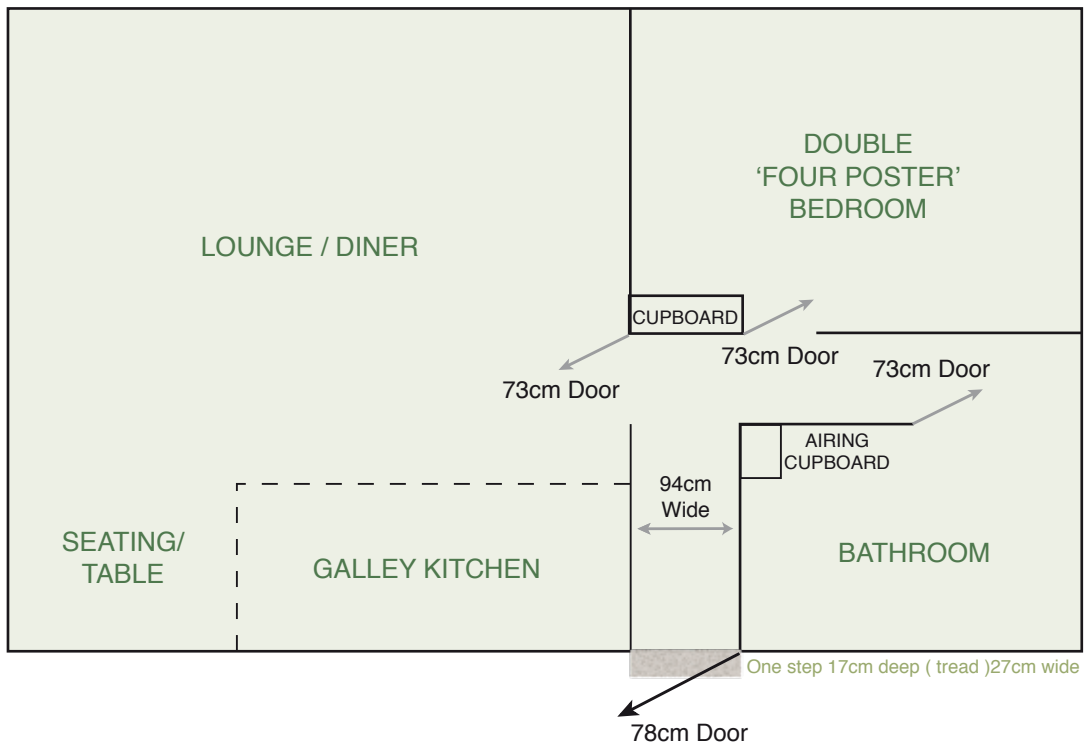

The Old Dairy Room Plan

ADDITIONAL NOTES:

Electric Smoke Detector

Gas Central Heating

Bath & Power Shower Over Bath

PLEASE NOTE THIS PLAN IS A GUIDE ONLY AND NOT TO SCALE