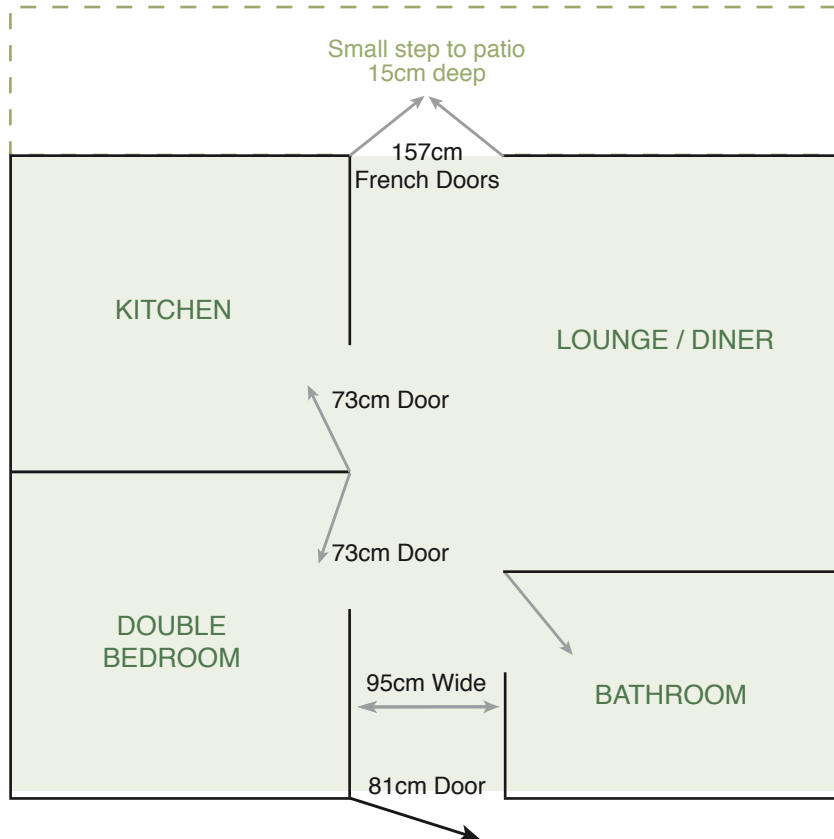

Mowhay Room Plan

ADDITIONAL NOTES:

Electric Smoke Detector

Oil Fired Central Heating & Electric Fan Heater

Bath & Power Shower Over Bath

No Stairs

PLEASE NOTE THIS PLAN IS A GUIDE ONLY AND NOT TO SCALE