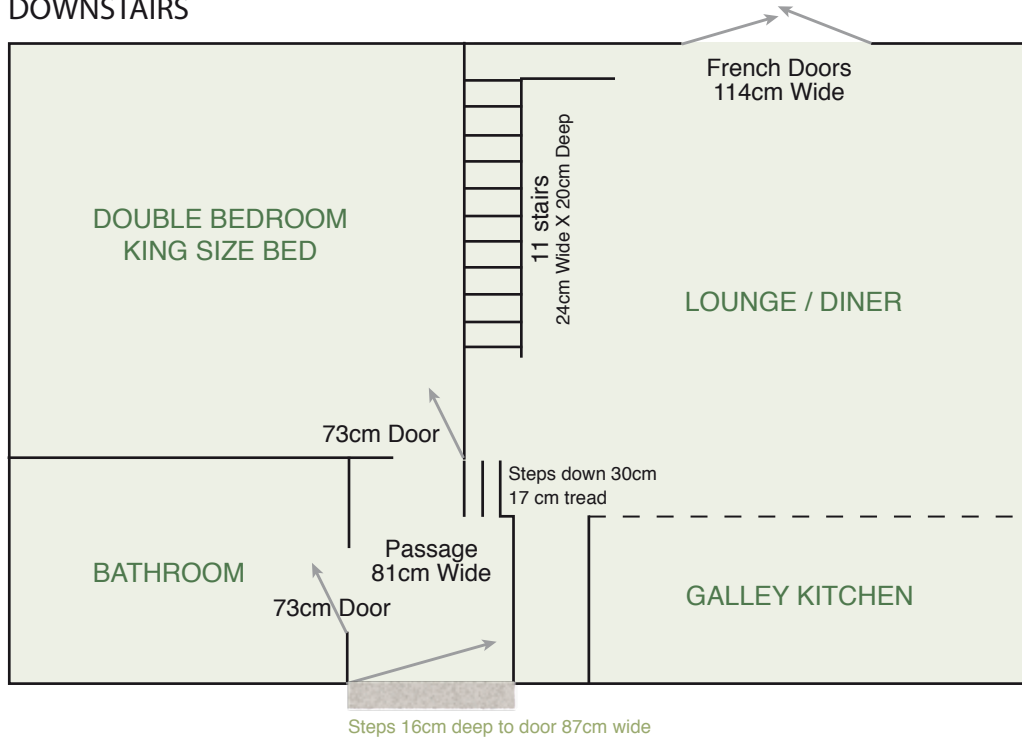

The Stables Room Plan

DOWNSTAIRS

UPSTAIRS (loft conversion into roof space)

ADDITIONAL NOTES:

Electric Smoke Detector , Gas Central Heating , Bath & Power Shower Over Bath
PLEASE NOTE THIS PLAN IS A GUIDE ONLY AND NOT TO SCALE