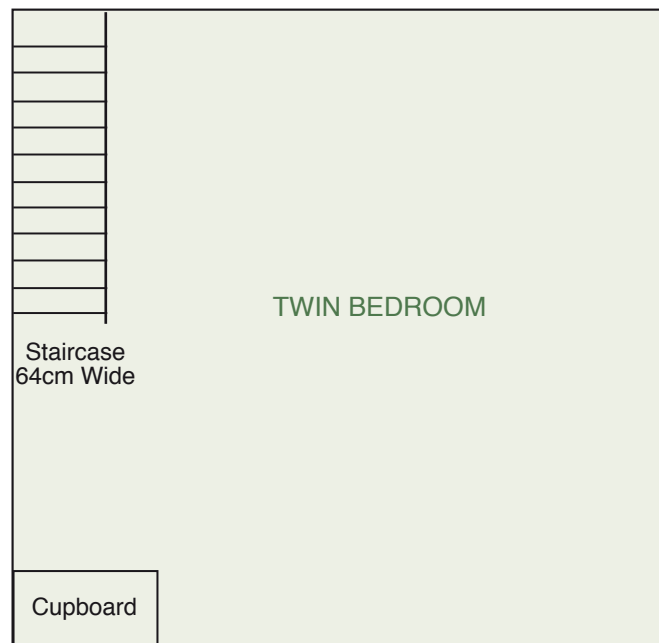

The Stables Room Plan

DOWNSTAIRS

UPSTAIRS (loft conversion into roof space)

ADDITIONAL NOTES:

Electric Smoke Detector , Gas Central Heating , Bath & Power Shower Over Bath
PLEASE NOTE THIS PLAN IS A GUIDE ONLY AND NOT TO SCALE